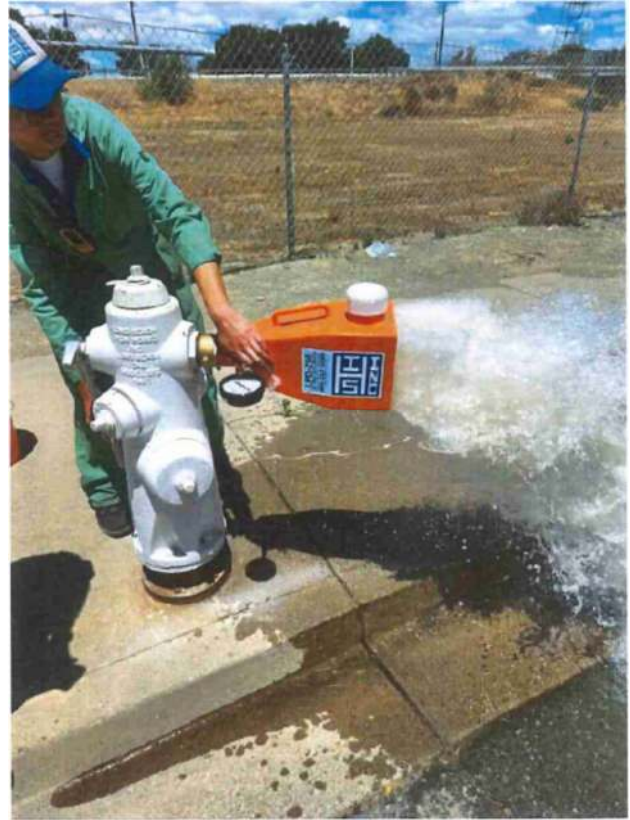

LPD-250 Line Purge Dechlorinating Diffusers MADE IN THE USA

- Powder coated steel body
- Connects to hydrant or fire hose
- 200-1,250 gpm

Call for pricing

Call PipeMan Products, Inc. at 1-877-747-3626 for more information